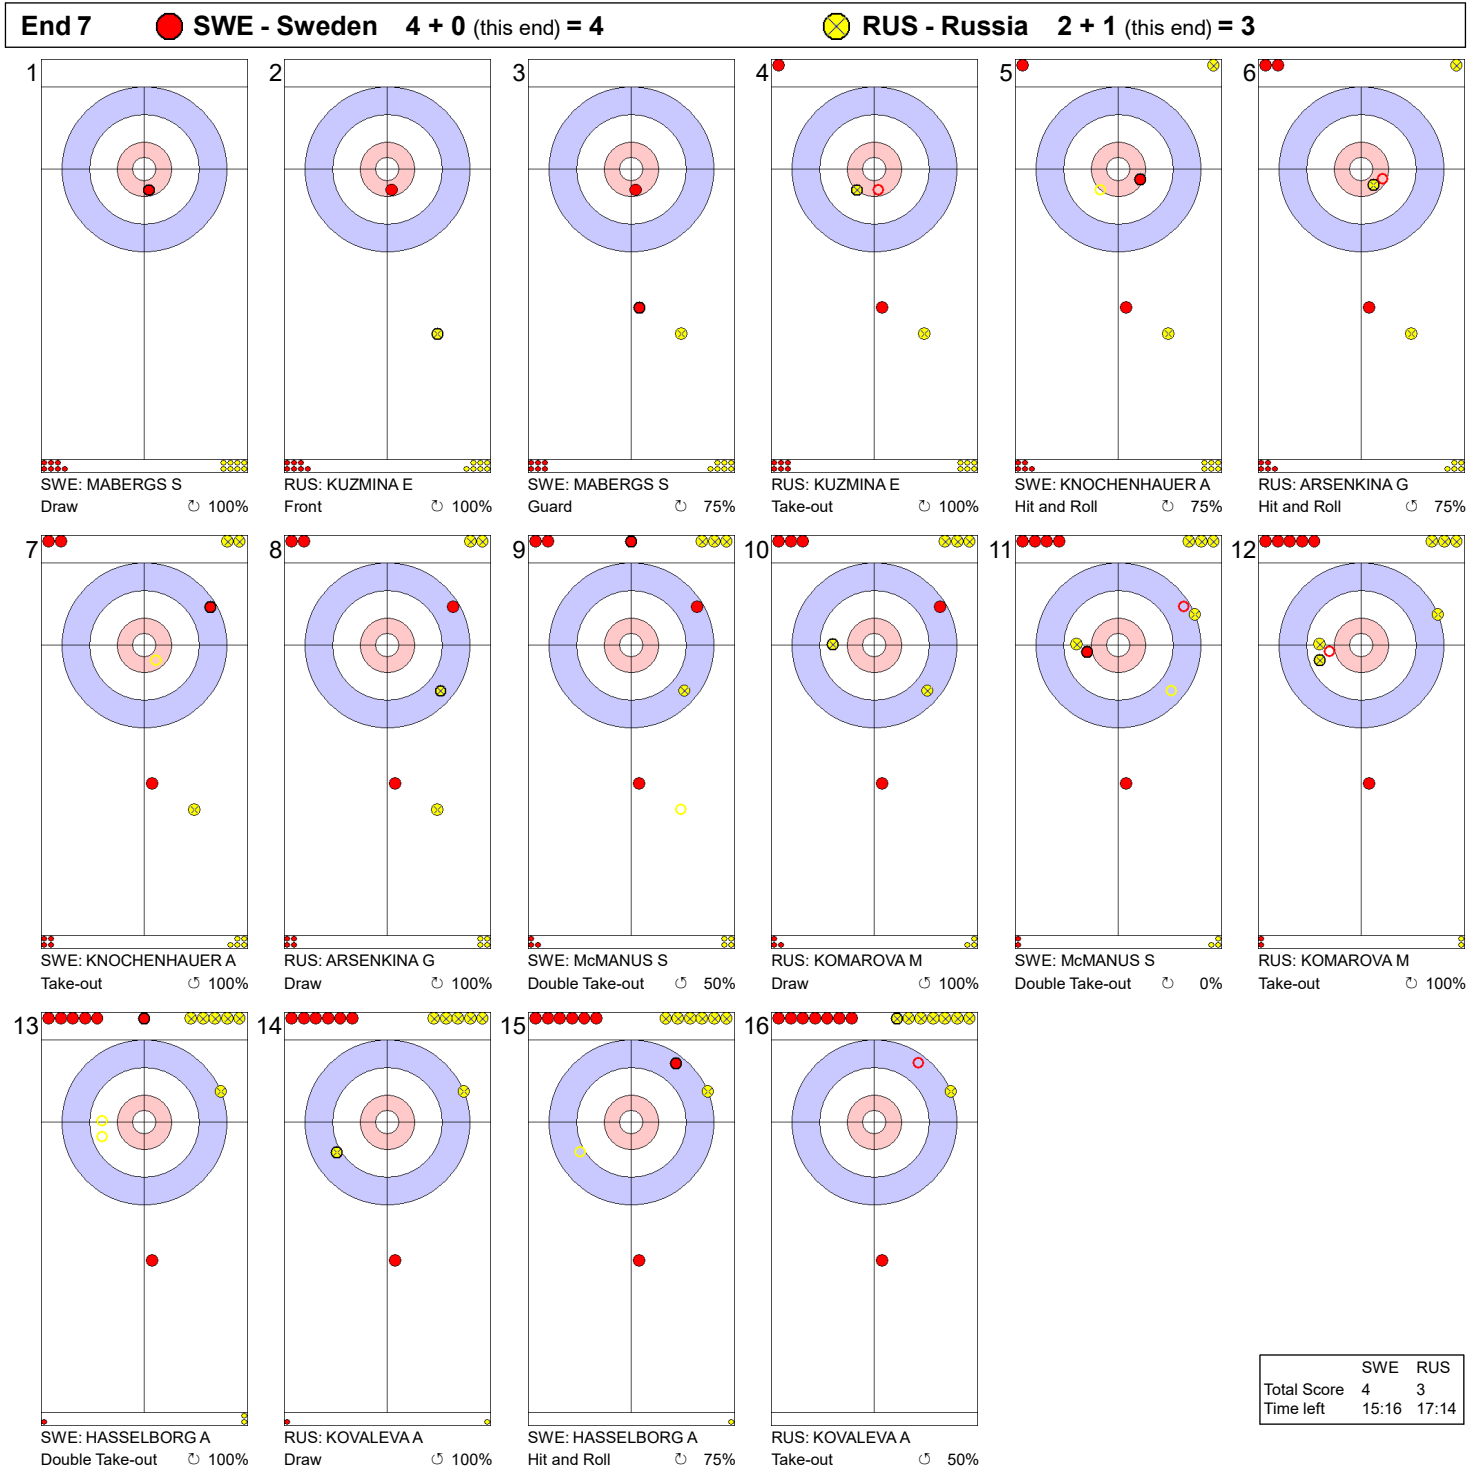

**Game - Shot by Shot**

**Legend:**  
 ↻ Clockwise      ↺ Counter-clockwise      - Not considered

**Game - Shot by Shot**

	SWE	RUS
Total Score	2	1
Time left	32:30	32:45

**Legend:**  
 ⌚ Clockwise      ⌚ Counter-clockwise      - Not considered

**Game - Shot by Shot**

**Legend:**  
 ↻ Clockwise      ↺ Counter-clockwise      - Not considered

**Game - Shot by Shot**

**Legend:**  
 ↻ Clockwise      ↺ Counter-clockwise      - Not considered

**Game - Shot by Shot**

**Legend:**  
 ↻ Clockwise      ↺ Counter-clockwise      - Not considered

**Game - Shot by Shot**

**Legend:**  
 ↻ Clockwise      ↺ Counter-clockwise      - Not considered

**Game - Shot by Shot**

**Legend:**  
 ↻ Clockwise      ↺ Counter-clockwise      - Not considered

**Game - Shot by Shot**

**End 8**   ● **SWE - Sweden** 4 + 5 (this end) = 9   ● **RUS - Russia** 3 + 0 (this end) = 3

	SWE	RUS
Total Score	9	3
Time left	10:54	12:49

**Legend:**  
 ⤴ Clockwise   ⤵ Counter-clockwise   - Not considered