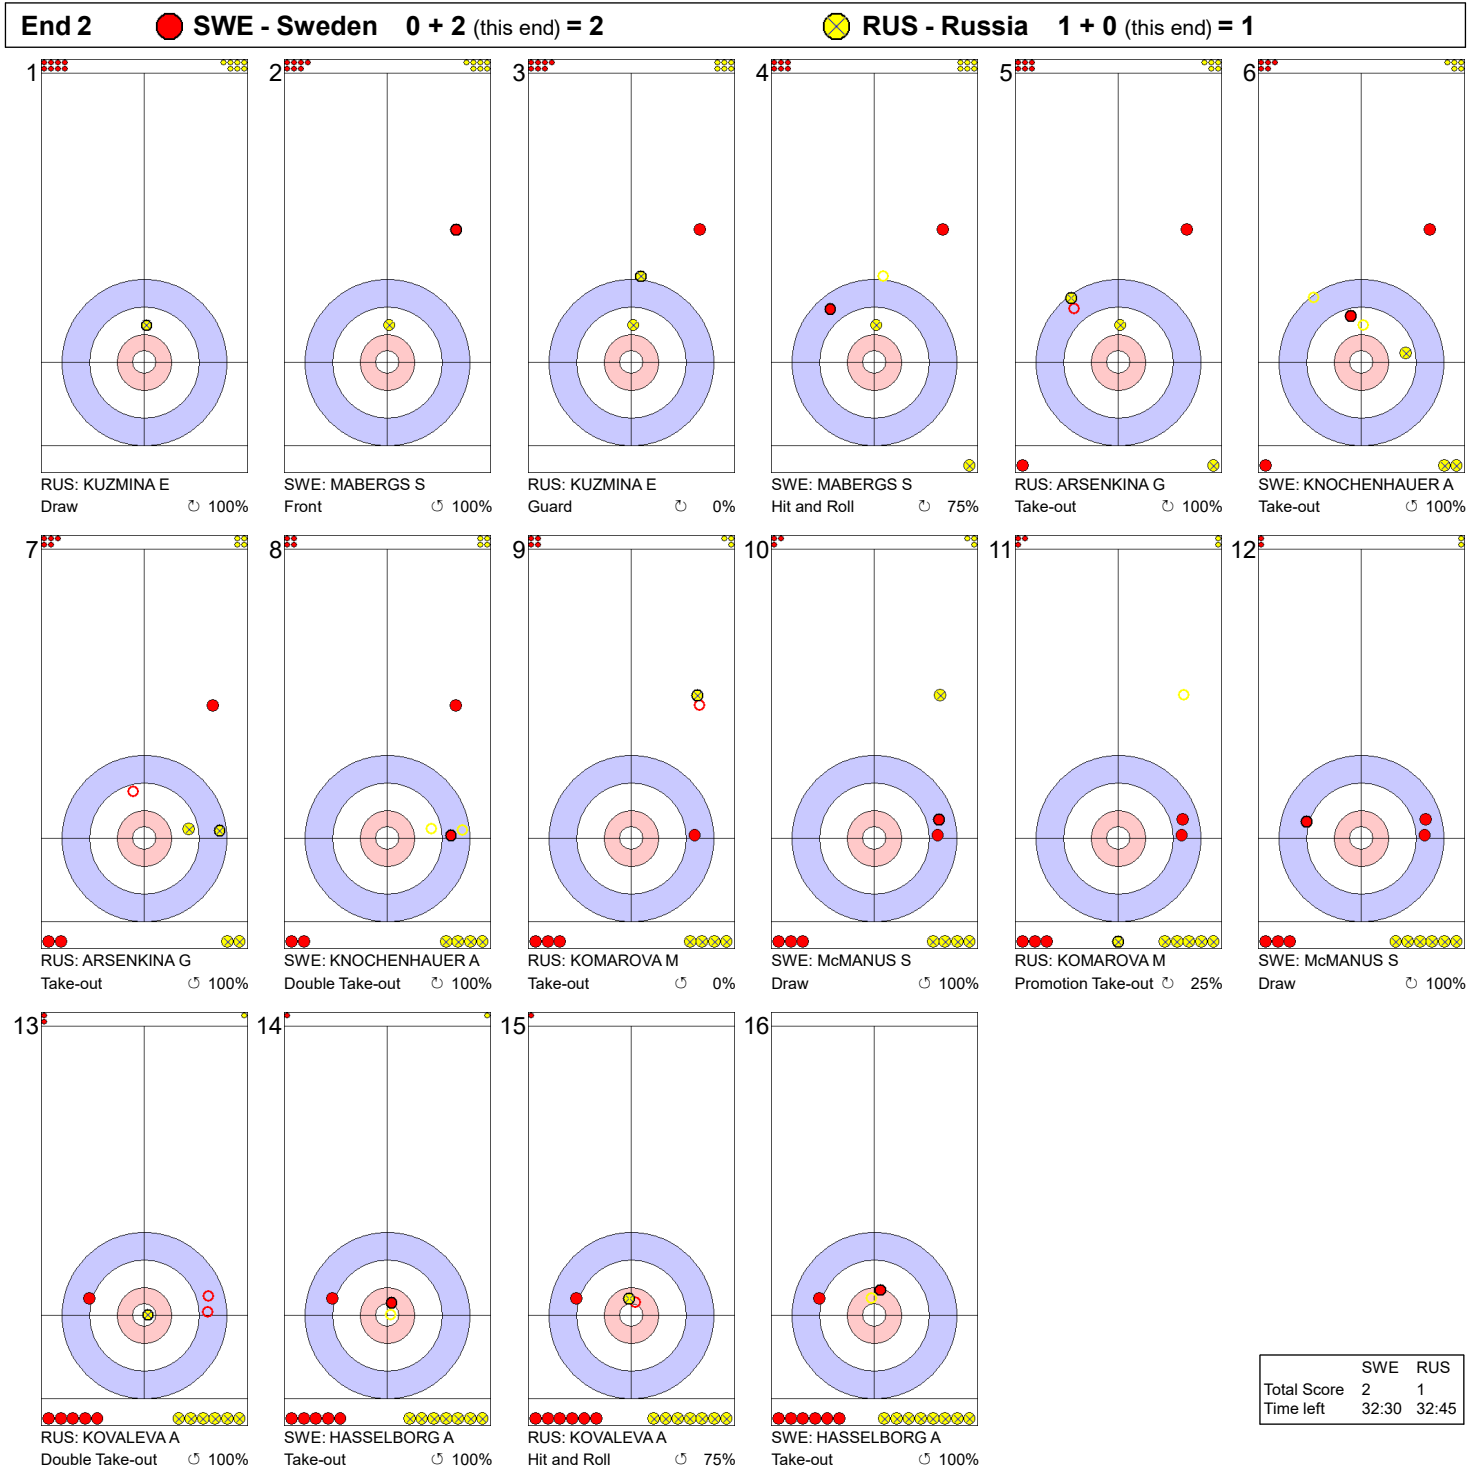

**Game - Shot by Shot**

**Legend:**  
 ↻ Clockwise      ↺ Counter-clockwise      - Not considered

**Game - Shot by Shot**

	SWE	RUS
Total Score	2	1
Time left	32:30	32:45

**Legend:**  
 ⌚ Clockwise      ⌚ Counter-clockwise      - Not considered

**Game - Shot by Shot**

**Legend:**  
 ↻ Clockwise      ↺ Counter-clockwise      - Not considered

**Game - Shot by Shot**

**Legend:**  
 ↻ Clockwise      ↺ Counter-clockwise      - Not considered

**Game - Shot by Shot**

**Legend:**  
 ↻ Clockwise      ↺ Counter-clockwise      - Not considered

**Game - Shot by Shot**

**Legend:**  
 ↻ Clockwise      ↺ Counter-clockwise      - Not considered

**Game - Shot by Shot**

**Legend:**  
 ↻ Clockwise      ↺ Counter-clockwise      - Not considered

**Game - Shot by Shot**

**End 8**   ● **SWE - Sweden** 4 + 5 (this end) = 9   ● **RUS - Russia** 3 + 0 (this end) = 3

	SWE	RUS
Total Score	9	3
Time left	10:54	12:49

**Legend:**  
 ⤴ Clockwise   ⤵ Counter-clockwise   - Not considered