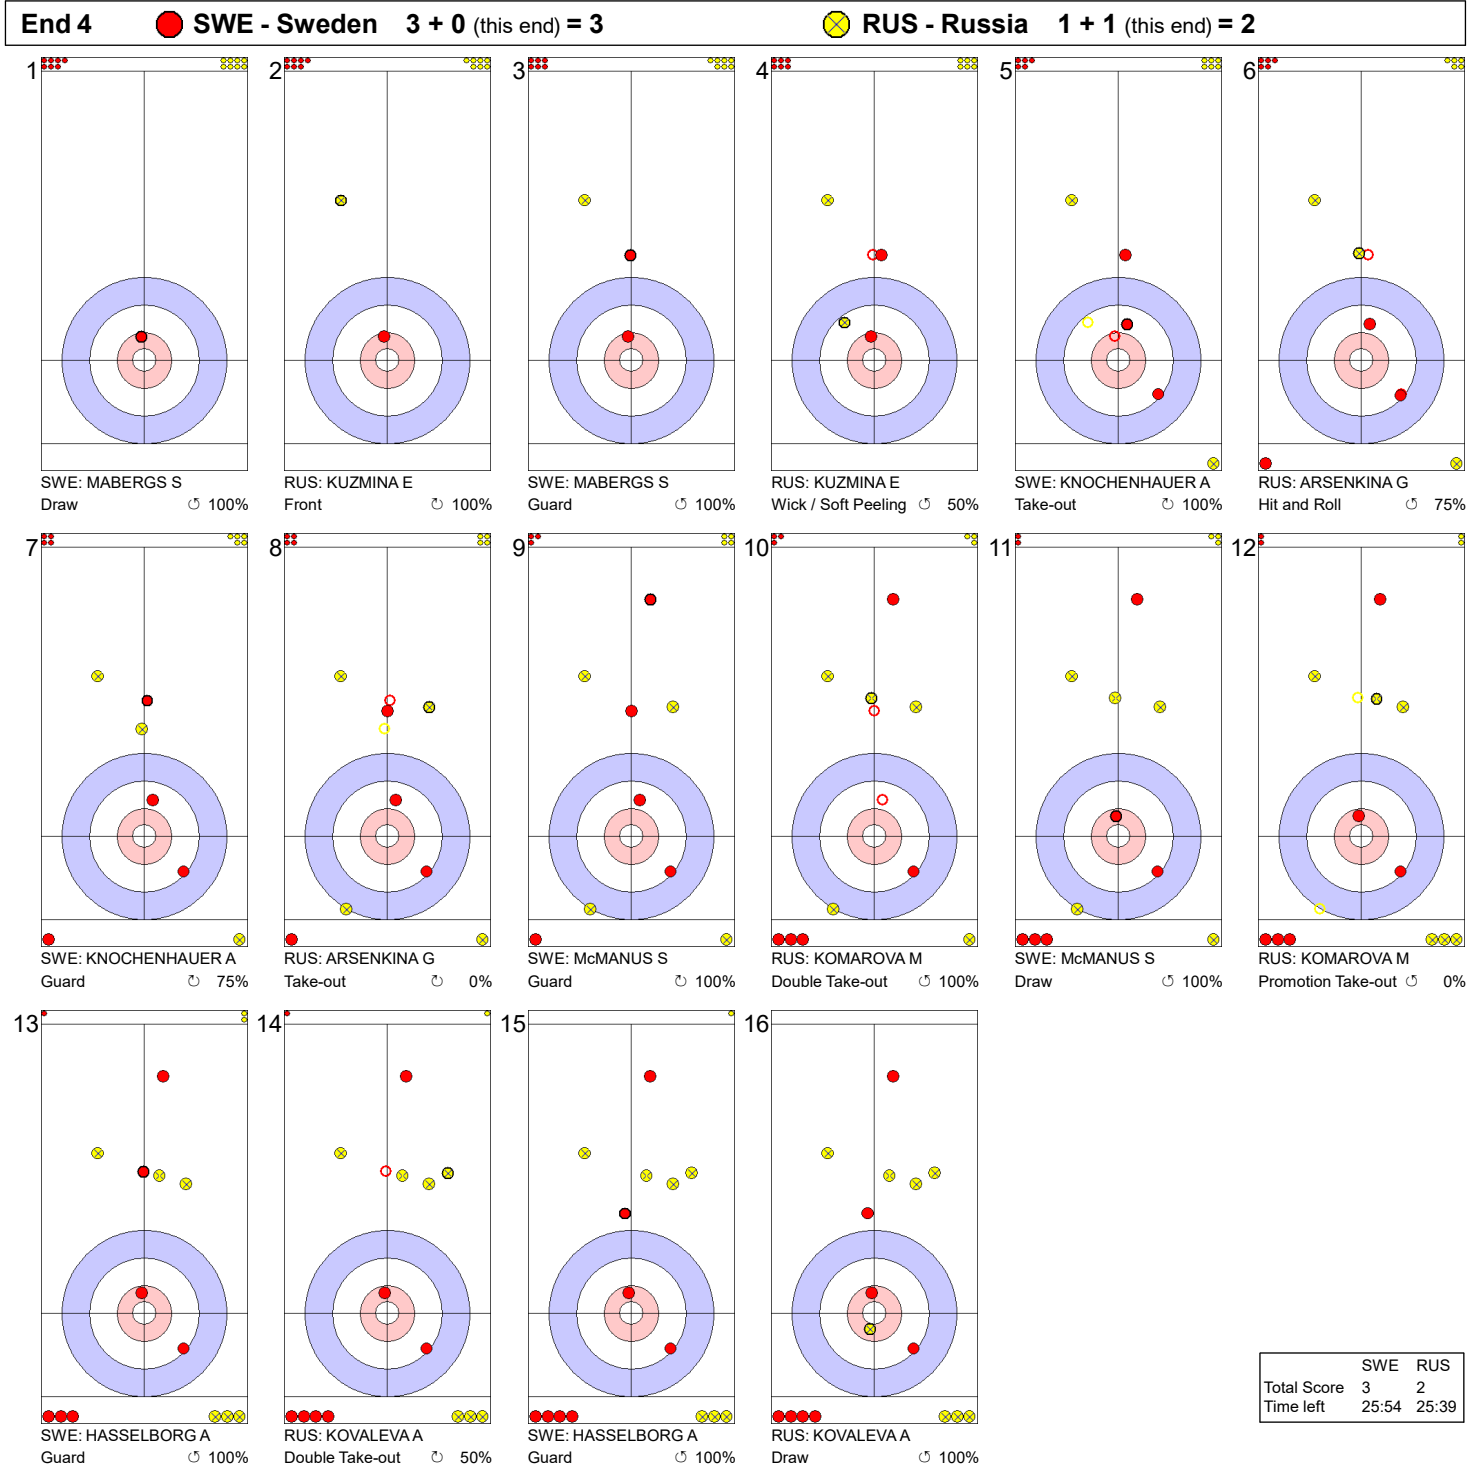

**Game - Shot by Shot**

**Legend:**  
 ↻ Clockwise      ↺ Counter-clockwise      - Not considered

**Game - Shot by Shot**

	SWE	RUS
Total Score	2	1
Time left	32:30	32:45

**Legend:**  
 ⌚ Clockwise      ⌚ Counter-clockwise      - Not considered

**Game - Shot by Shot**

**Legend:**  
 ↻ Clockwise      ↺ Counter-clockwise      - Not considered

**Game - Shot by Shot**

**Legend:**  
 ↻ Clockwise      ↺ Counter-clockwise      - Not considered

**Game - Shot by Shot**

**Legend:**  
 ↻ Clockwise      ↺ Counter-clockwise      - Not considered

**Game - Shot by Shot**

**Legend:**  
 ↻ Clockwise      ↺ Counter-clockwise      - Not considered

**Game - Shot by Shot**

**Legend:**  
 ↻ Clockwise      ↺ Counter-clockwise      - Not considered

**Game - Shot by Shot**

**End 8**   ● **SWE - Sweden** 4 + 5 (this end) = 9   ● **RUS - Russia** 3 + 0 (this end) = 3

	SWE	RUS
Total Score	9	3
Time left	10:54	12:49

**Legend:**  
 ⤴ Clockwise   ⤵ Counter-clockwise   - Not considered