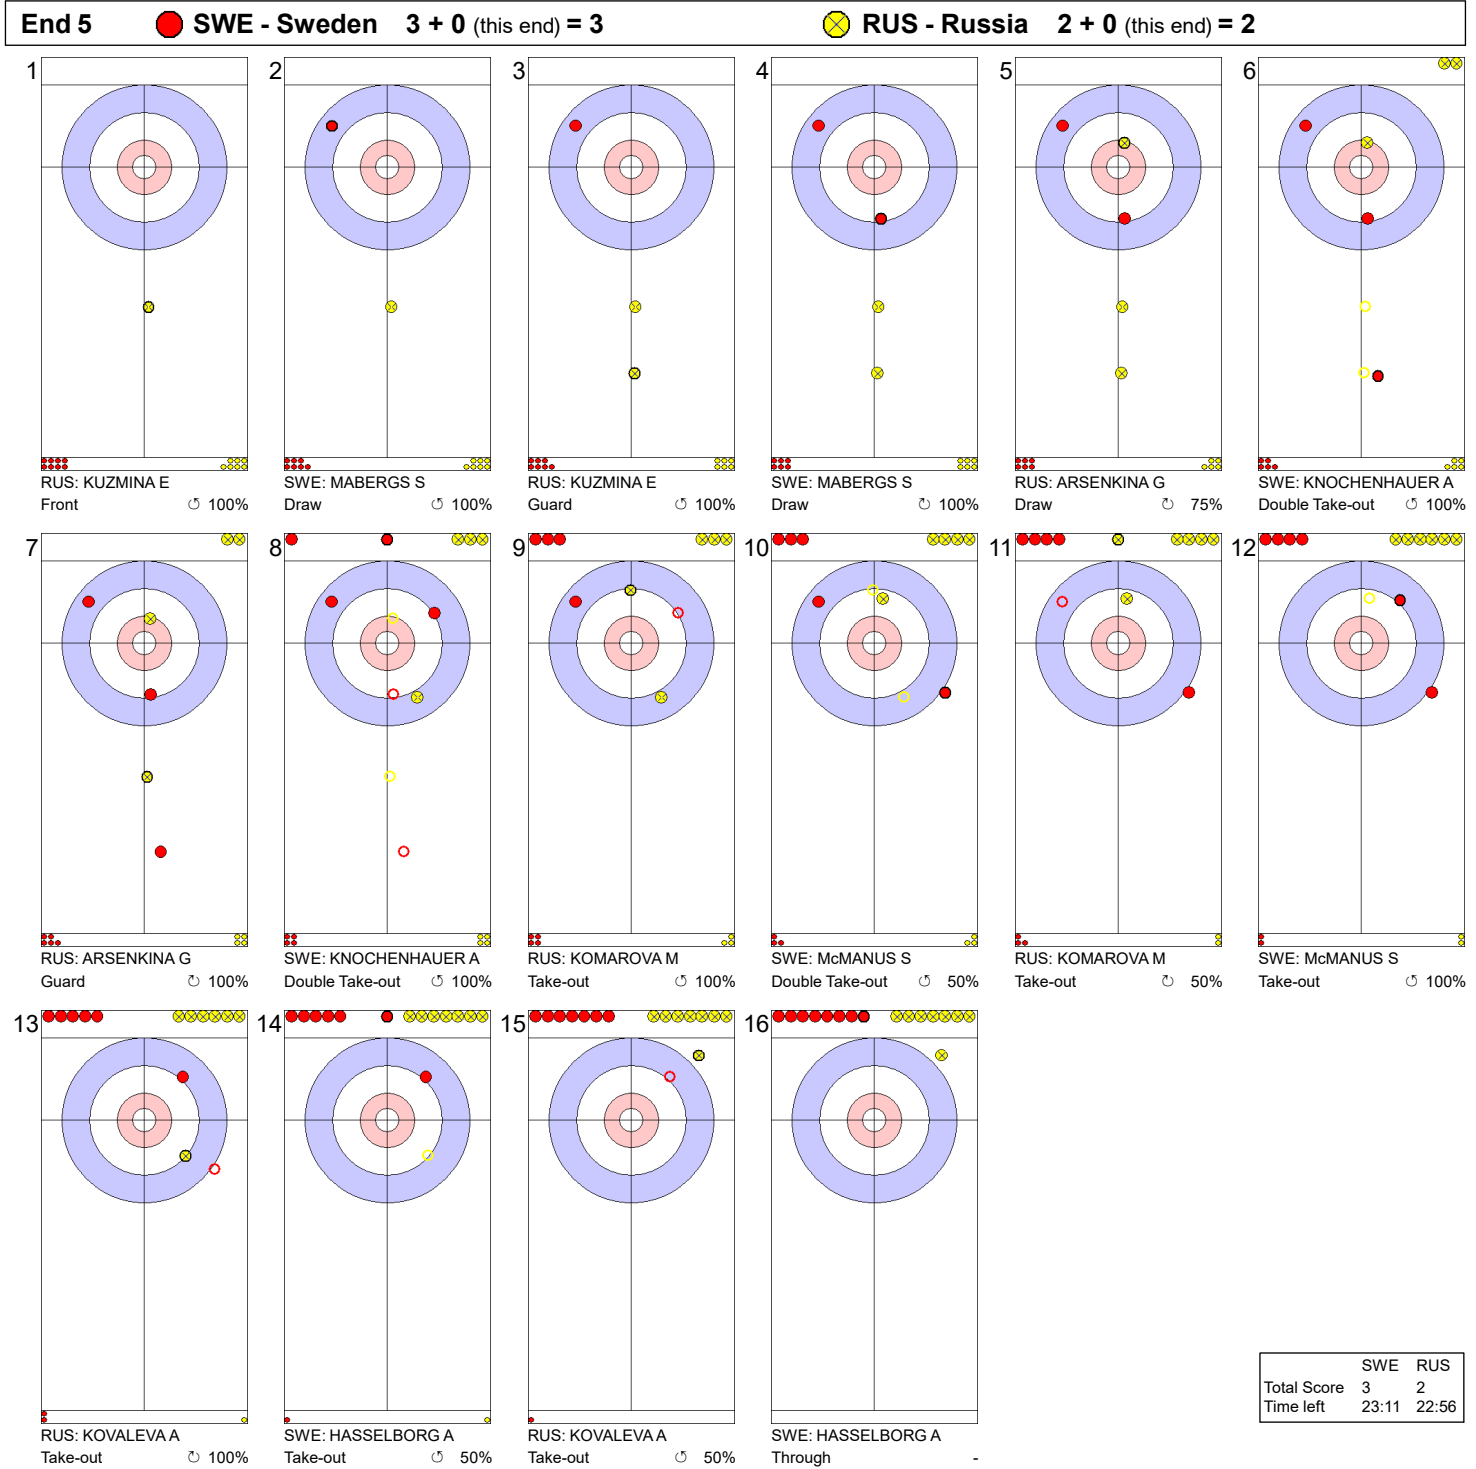

**Game - Shot by Shot**

**Legend:**  
 ↻ Clockwise      ↺ Counter-clockwise      - Not considered

**Game - Shot by Shot**

	SWE	RUS
Total Score	2	1
Time left	32:30	32:45

**Legend:**  
 ⌚ Clockwise      ⌚ Counter-clockwise      - Not considered

**Game - Shot by Shot**

**Legend:**  
 ↻ Clockwise      ↺ Counter-clockwise      - Not considered

**Game - Shot by Shot**

**Legend:**  
 ↻ Clockwise      ↺ Counter-clockwise      - Not considered

**Game - Shot by Shot**

**Legend:**  
 ↻ Clockwise      ↺ Counter-clockwise      - Not considered

**Game - Shot by Shot**

**Legend:**  
 ↻ Clockwise      ↺ Counter-clockwise      - Not considered

**Game - Shot by Shot**

**Legend:**  
 ↻ Clockwise      ↺ Counter-clockwise      - Not considered

**Game - Shot by Shot**

**End 8**   ● **SWE - Sweden** 4 + 5 (this end) = 9   ● **RUS - Russia** 3 + 0 (this end) = 3

	SWE	RUS
Total Score	9	3
Time left	10:54	12:49

**Legend:**  
 ⤴ Clockwise   ⤵ Counter-clockwise   - Not considered