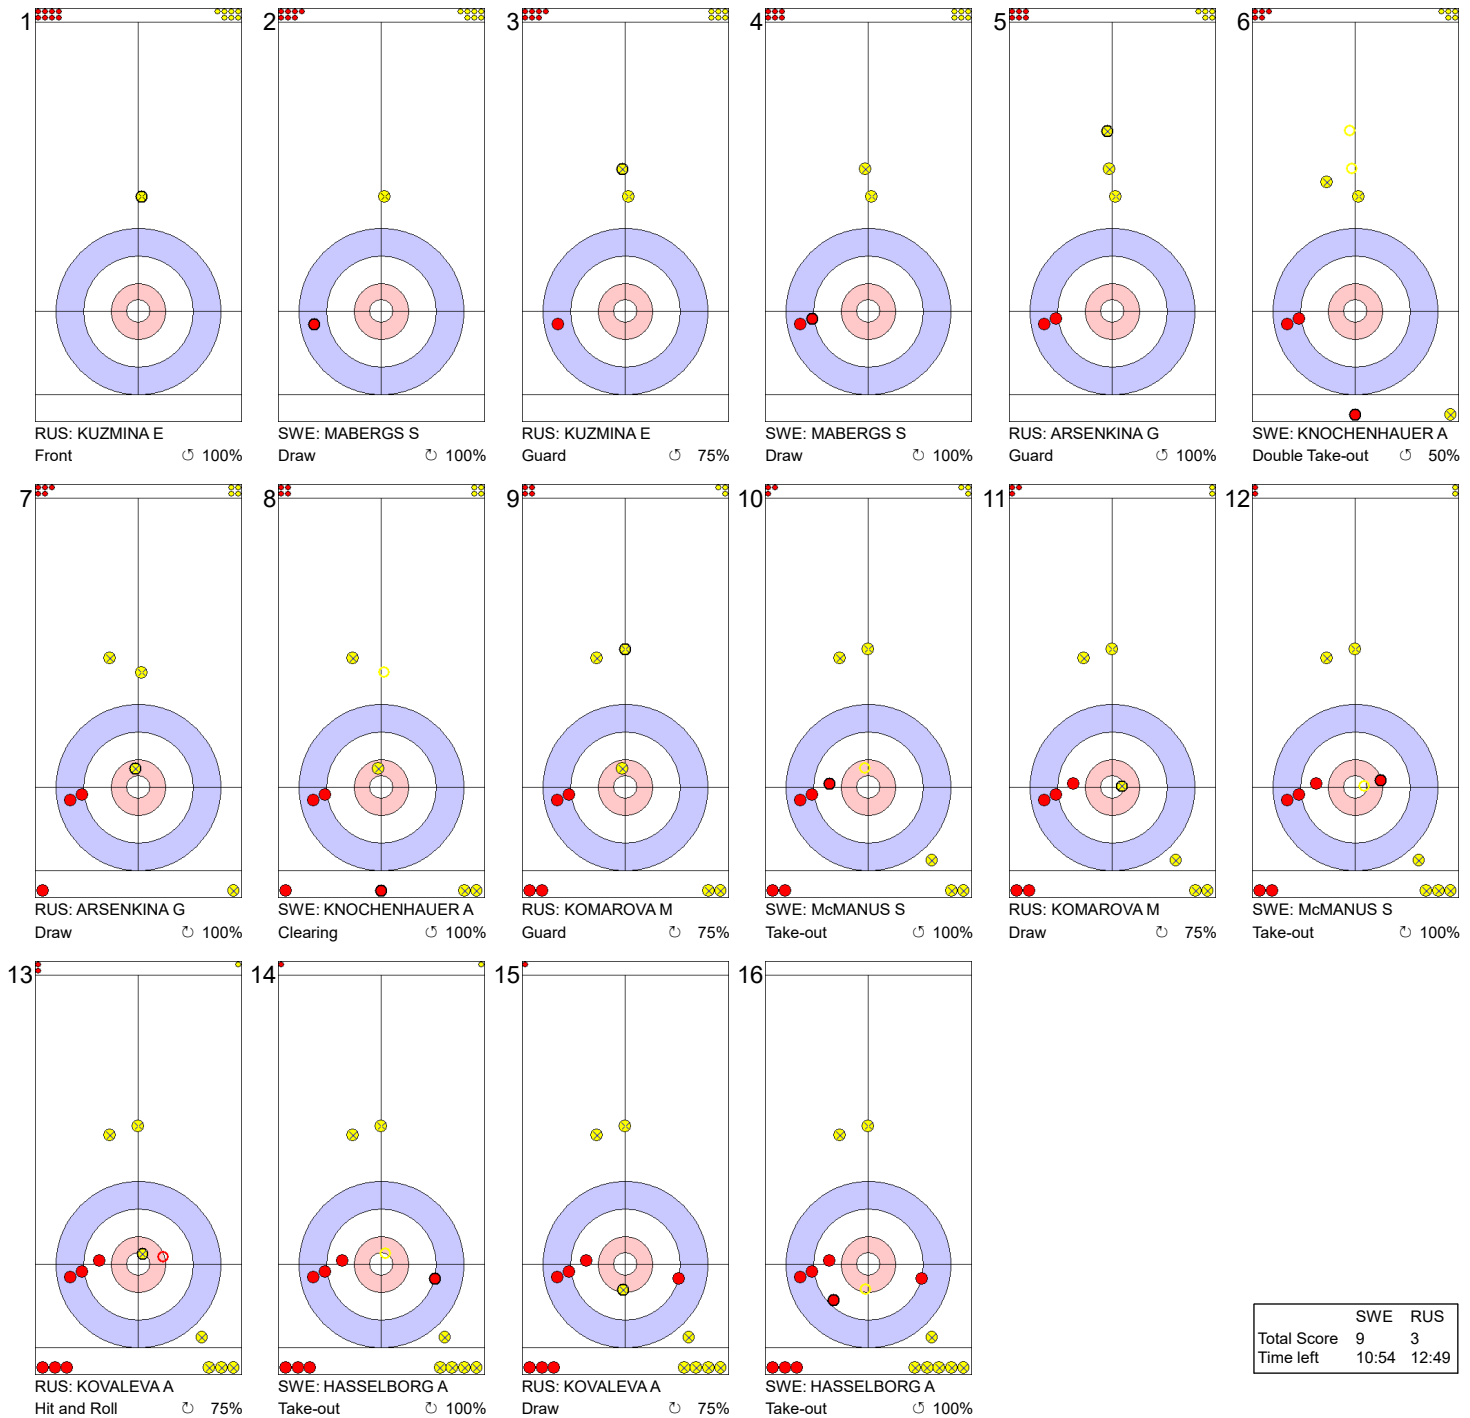

**Game - Shot by Shot**

**Legend:**  
 ↻ Clockwise      ↺ Counter-clockwise      - Not considered

**Game - Shot by Shot**

	SWE	RUS
Total Score	2	1
Time left	32:30	32:45

**Legend:**  
 ⌚ Clockwise      ⌚ Counter-clockwise      - Not considered

**Game - Shot by Shot**

**Legend:**  
 ↻ Clockwise      ↺ Counter-clockwise      - Not considered

**Game - Shot by Shot**

**Legend:**  
 ↻ Clockwise      ↺ Counter-clockwise      - Not considered

**Game - Shot by Shot**

**Legend:**  
 ↻ Clockwise      ↺ Counter-clockwise      - Not considered

**Game - Shot by Shot**

**Legend:**  
 ↻ Clockwise      ↺ Counter-clockwise      - Not considered

**Game - Shot by Shot**

**Legend:**  
 ↻ Clockwise      ↺ Counter-clockwise      - Not considered

**Game - Shot by Shot**

**End 8**   ● **SWE - Sweden** 4 + 5 (this end) = 9   ● **RUS - Russia** 3 + 0 (this end) = 3

	SWE	RUS
Total Score	9	3
Time left	10:54	12:49

**Legend:**  
 ⤴ Clockwise   ⤵ Counter-clockwise   - Not considered